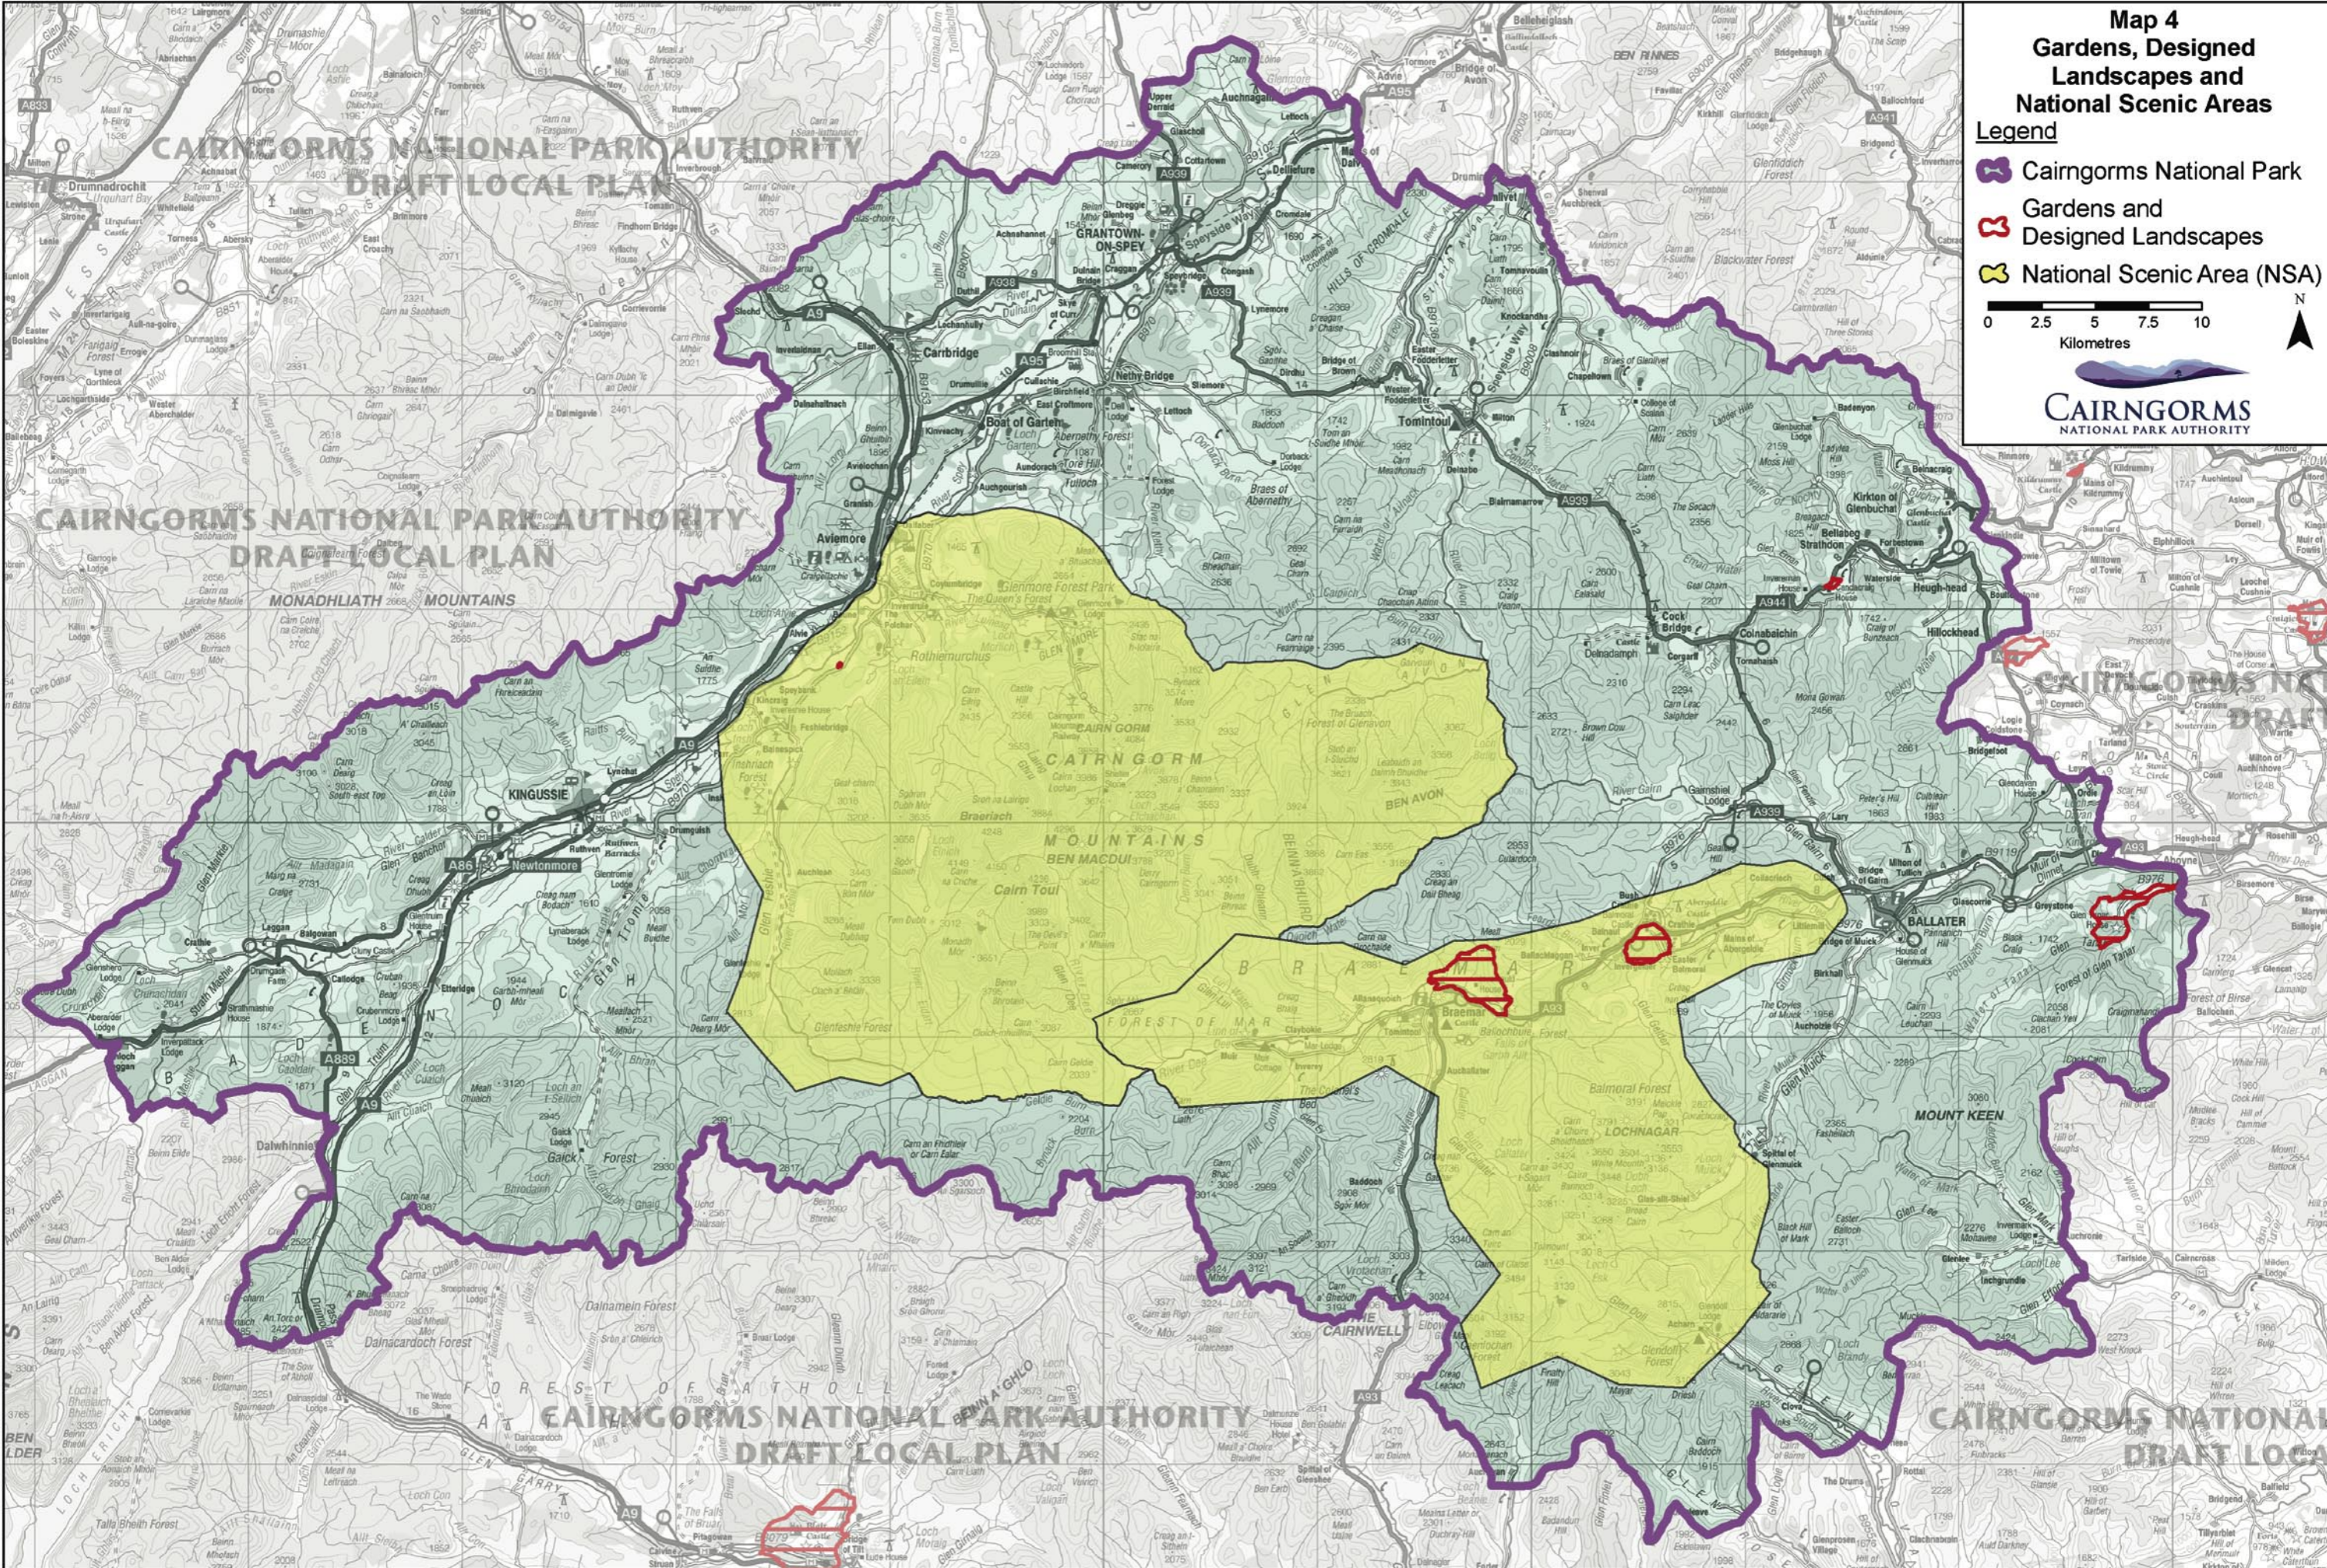

**Map 4
Gardens, Designed
Landscapes and
National Scenic Areas**

Legend

-  Cairngorms National Park
-  Gardens and Designed Landscapes
-  National Scenic Area (NSA)

0 2.5 5 7.5 10
Kilometres

CAIRNGORMS
NATIONAL PARK AUTHORITY

This map is based upon Ordnance Survey Material with the permission of Ordnance Survey on behalf of the Controller of Her Majesty's Stationary Office © Crown Copyright. Unauthorised reproduction infringes Crown copyright and may lead to prosecution or civil proceedings. Cairngorms National Park Authority, 100040965, 2005.
© Scottish Natural Heritage. © Scottish Executive